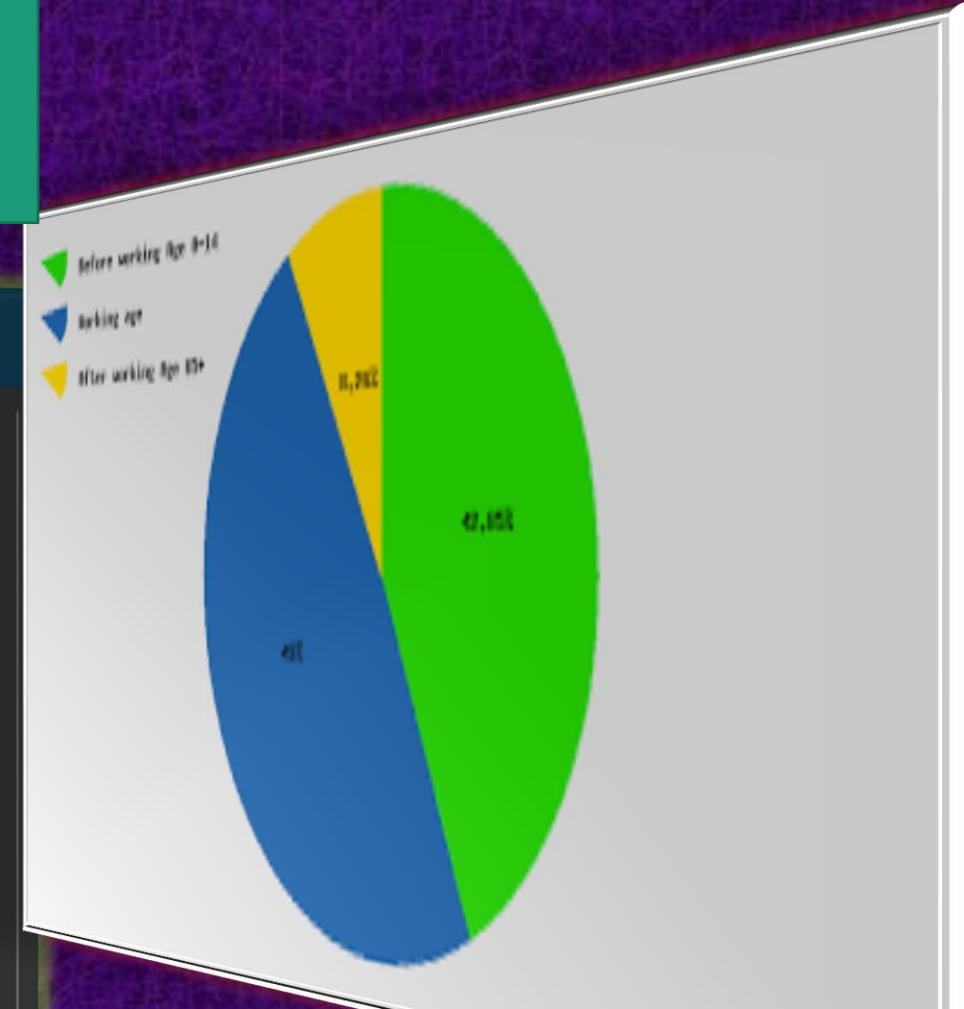

South Africa

Location

South Africa is located in the southern tip of Africa. It borders Namibia, Botswana, Zimbabwe, Mozambique, Swaziland and surrounds Lesotho.

Capital City

South Africa's capital is Pretoria, Cape town and Bloemfontein.

Population

South Africa's population in 2021 is 60,041,994.

Did you know 49 mil people call South Africa home?

South Africa's population in 1996, 2001, 2011 & 2017

Flag Facts

Green means fertility of the land, black means African community, gold means mineral wealth, blue means endless possibilities for South Africans. The flag has six colors.

History

Modern people inhabited South Africa 100,000 years ago. Prehistory divided into two phases. They were stone age and iron age.

This Photo by Unknown Author is licensed under [CC BY-SA](#)

Currency