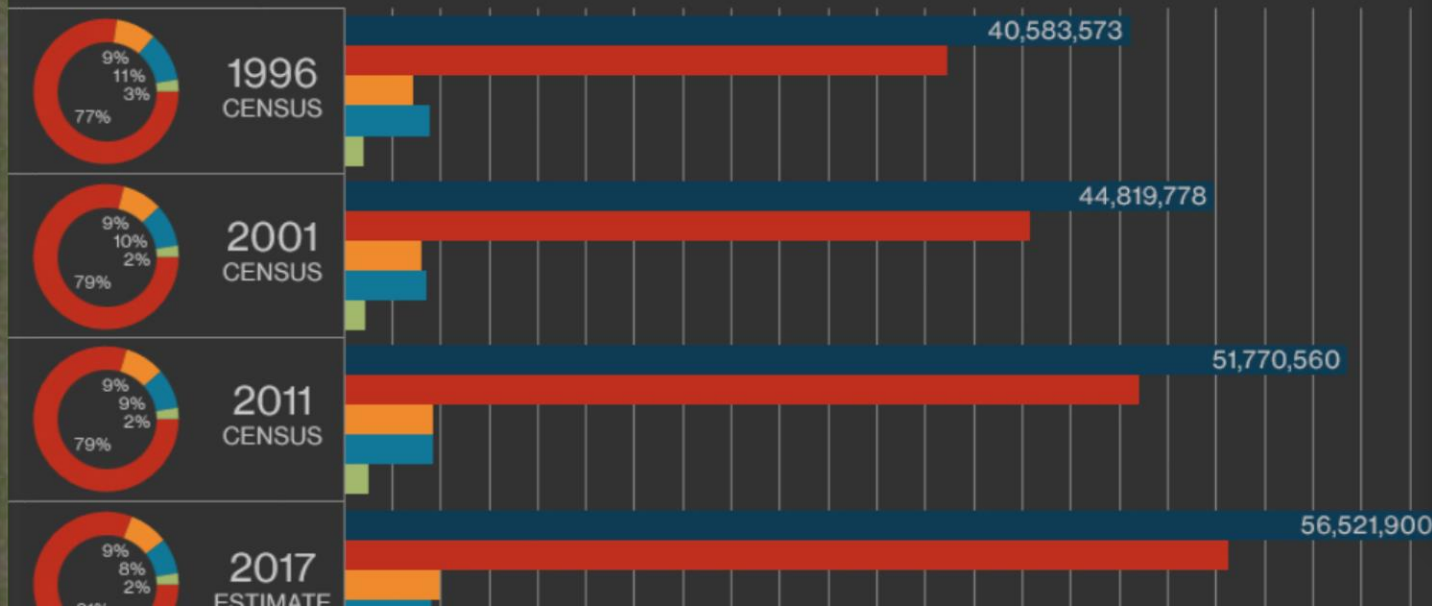

South Africa

Location

South Africa is located in the southern tip of Africa. It borders Namibia, Botswana, Zimbabwe, Mozambique, Swaziland and surrounds Lesotho.

Capital City

South Africa's capital is Pretoria, Cape town and Bloemfontein.

Population

South Africa's population in 2021 is 60,041,994.

Did you know 49 mil people call South Africa home?

South Africa's population in 1996, 2001, 2011 & 2017

Flag Facts

Green means fertility of the land, black means African community, gold means mineral wealth, blue means endless possibilities for South Africans. The flag has six colors.

History

Modern people inhabited South Africa 100,000 years ago. Prehistory divided into two phases. They were stone age and iron age.

This Photo by Unknown Author is licensed under [CC BY-SA](#)

Currency